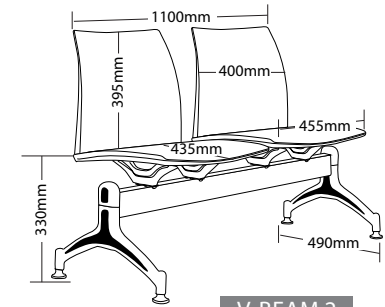

R5

BEAM SEATING

VINN BEAM

FEATURES

- » Optional 2, 3 or 4 seater
- » Suitable for indoor use only
- » Heavy duty black metal beam frame
- » Adjustable feet
- » Optional plastic or mesh back
- » Black plastic
- » Available in local fabrics
- » 4 Year warranty
- » Weight limit for 2 seater is 180kg
- » Weight limit for 3 seater is 250kg
- » Weight limit for 4 seater is 300kg

VINN BEAM

WEIGHT LIMIT
180
Kilogram

V-BEAM 2U

Back view

Available in Jazz Mesh

WEIGHT LIMIT
180
Kilogram

V-BEAM 2MU

SIZE

V-BEAM 2

Front view

VINN BEAM

FEATURES

- » Optional 2, 3 or 4 seater
- » Suitable for indoor use only
- » Heavy duty black metal beam frame
- » Adjustable feet
- » Optional plastic or mesh back
- » Black plastic
- » Available in local fabrics
- » Back mesh available in Jazz mesh
- » 4 Year warranty
- » Weight limit for 2 seater is 180kg
- » Weight limit for 3 seater is 250kg
- » Weight limit for 4 seater is 300kg