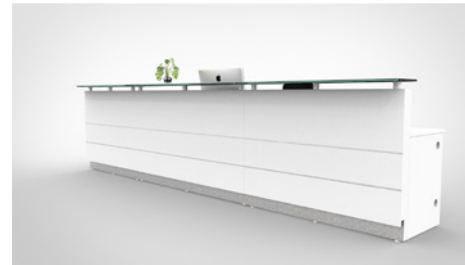

RECEPTION COUNTER-POLARIS

POLARIS

Polaris represents the very latest innovative design in high quality modular reception counters. No longer will you be restricted by inflexible design or difficult office space, there are literally hundreds of shape and size configurations. The Polaris is the perfect solution for any office space and delivers a professional, functional reception work environment.

Counter body: Finished in gloss white two pack, aluminium strips and stainless steel kick plate and thick frosted safety glass counter hob.

Side panels and desk top are made from hard waring white melamine