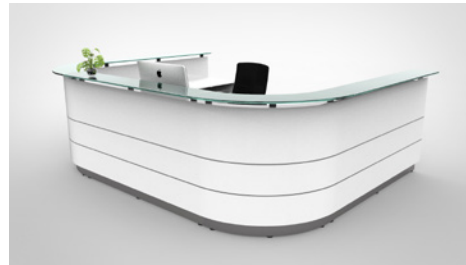

RECEPTION COUNTER-POLARIS

POLARIS

Polaris represents the very latest innovative design in high quality modular reception counters. No longer will you be restricted by inflexible design or difficult office space, there are literally hundreds of shape and size configurations. The Polaris is the perfect solution for any office space and delivers a professional, functional reception work environment.

Counter body: Finished in gloss white two pack, aluminium strips and stainless steel kick plate and thick frosted safety glass counter hob.

Side panels and desk top are made from hard waring white melamine