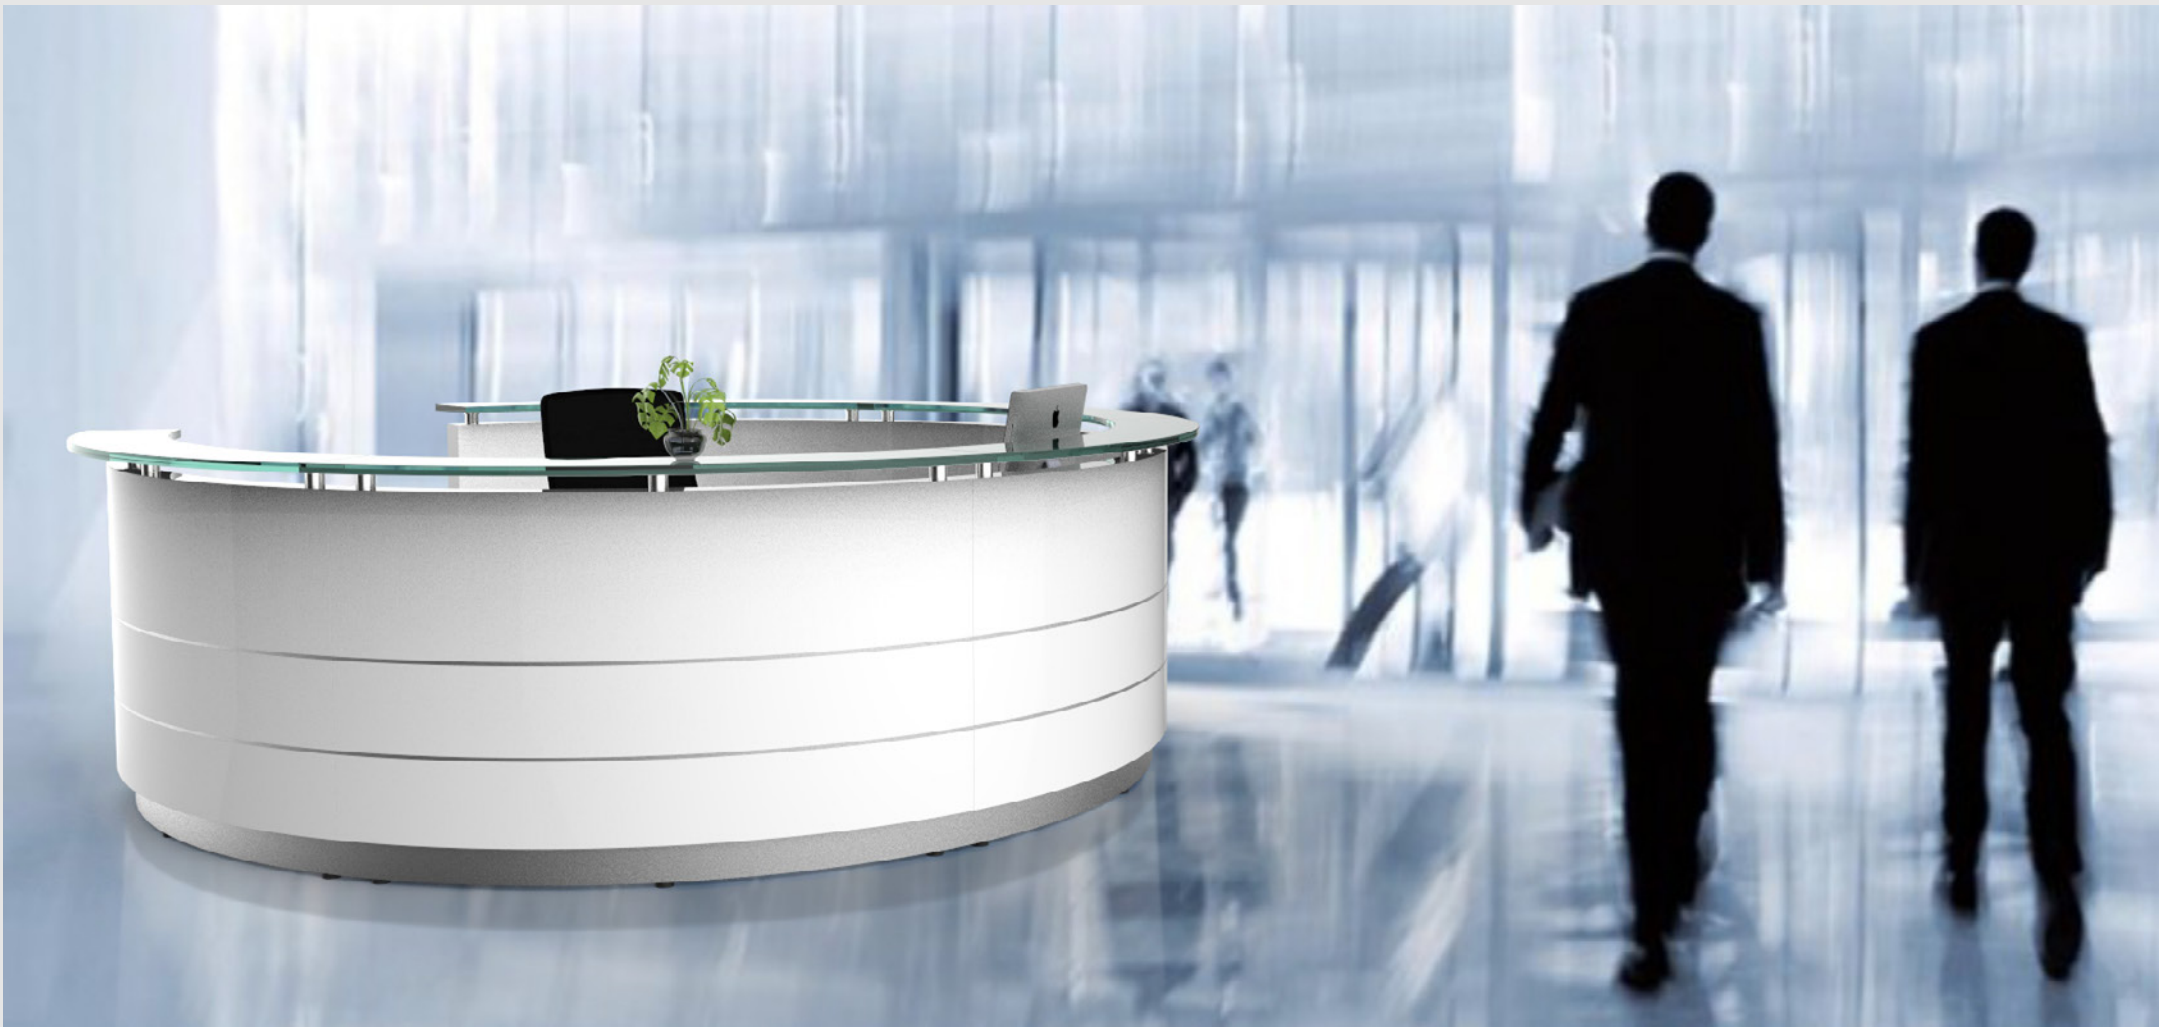

RECEPTION COUNTER-POLARIS

POLARIS

Polaris represents the very latest innovative design in high quality modular reception counters. No longer will you be restricted by inflexible design or difficult office space, there are literally hundreds of shape and size configurations. The Polaris is the perfect solution for any office space and delivers a professional, functional reception work environment.

Counter body: Finished in gloss white two pack, aluminium strips and stainless steel kick plate and thick frosted safety glass counter hob.

Side panels and desk top are made from hard waring white melamine