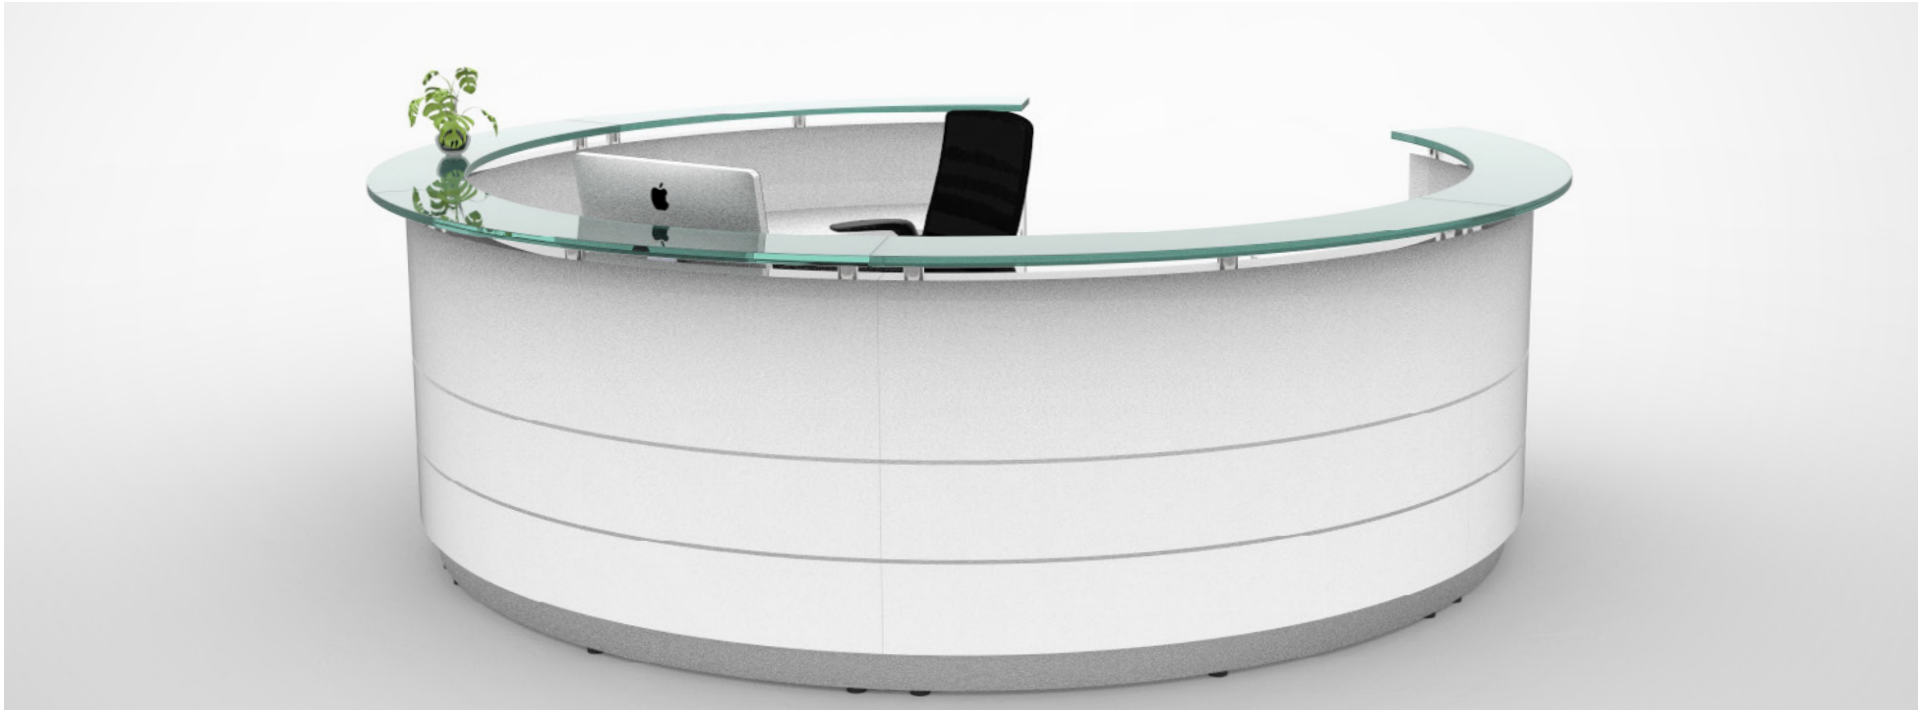

RECEPTION COUNTER-POLARIS

POLARIS

Polaris represents the very latest innovative design in high quality modular reception counters. No longer will you be restricted by inflexible design or difficult office space, there are literally hundreds of shape and size configurations. The Polaris is the perfect solution for any office space and delivers a professional, functional reception work environment.

Counter body: Finished in gloss white two pack, aluminium strips and stainless steel kick plate and thick frosted safety glass counter hob.

Side panels and desk top are made from hard waring white melamine