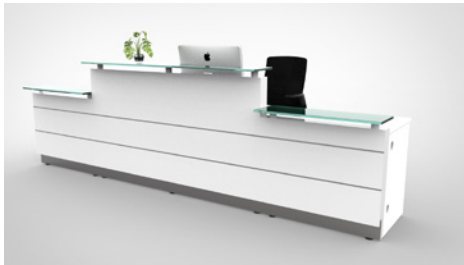

RECEPTION COUNTER-POLARIS

POLARIS

Polaris represents the very latest innovative design in high quality modular reception counters. No longer will you be restricted by inflexible design or difficult office space, there are literally hundreds of shape and size configurations. The Polaris is the perfect solution for any office space and delivers a professional, functional reception work environment.

Counter body: Finished in gloss white two pack, aluminium strips and stainless steel kick plate and thick frosted safety glass counter hob.

Side panels and desk top are made from hard waring white melamine