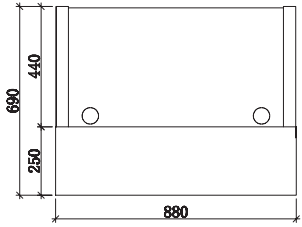

RECEPTIONIST

880 Wide

■ Metallic grey 2-pack with teak desktop and draws