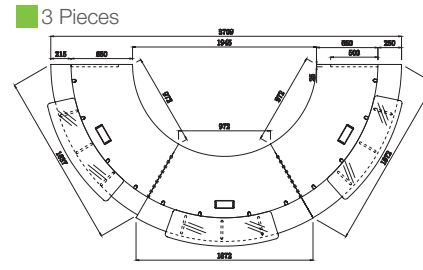

EVO

EVO 1 Module Counter