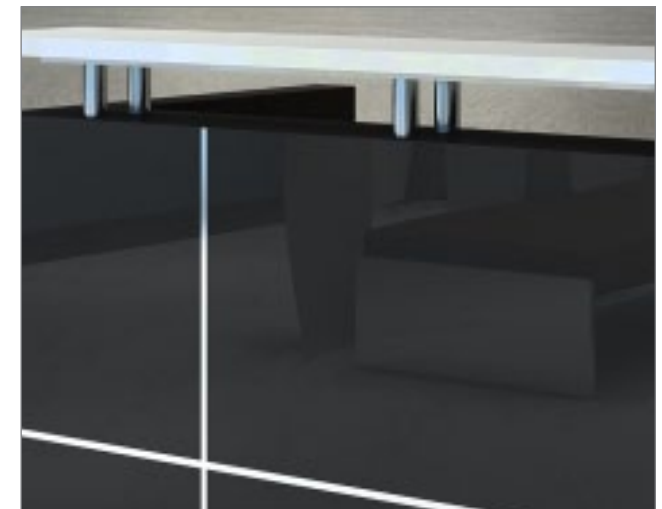

 HUGO 1800 Wide

■ 1800 Wide

■ 2200 Wide

HUGO

BLACK

■ High gloss black 2-pack finish with matt white melamine desktop

■ Feature aluminium strips

■ Jade white stone hob