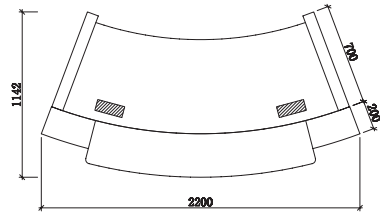

CONSERVATORY

2200 Wide