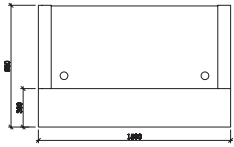

■ 1500 Wide

■ 1800 Wide

■ 2200 Wide

■ Optional return
LHS or RHS

HUGO

WHITE

■ Optional mobile pedestal shown

■ Jade white stone hob