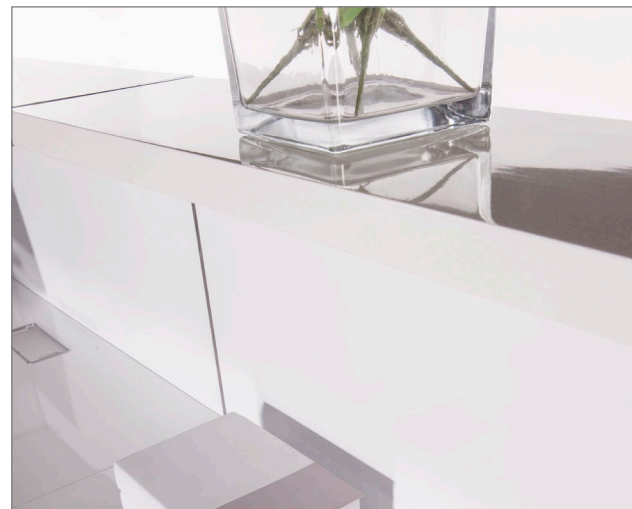

 KENT - Face and side panels available in super high gloss white 2-pack, white glass or white composite stone

KENT

■ Super high gloss white 2-pack panels with stainless steel trim lines and kick plate

■ Super high gloss white 2-pack desktop