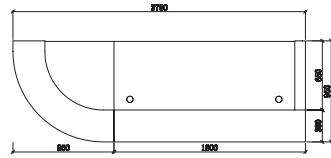

J-SHAPE RHS 2750 Wide