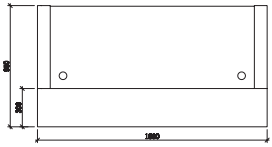

■ 1800 Wide

■ 2200 Wide

HUGO

BLACK