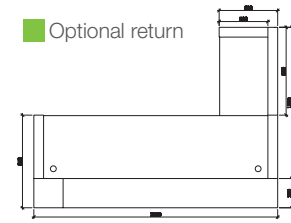

■ Optional return

CALVIN