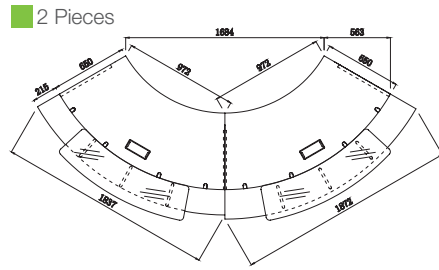

EVO

EVO 1 Module Counter