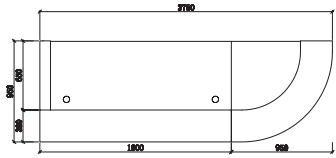

J-SHAPE LHS 2750 Wide