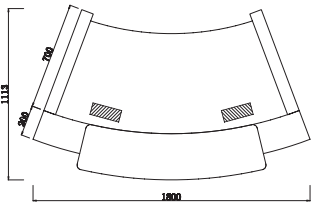

CONSERVATORY

1800 Wide