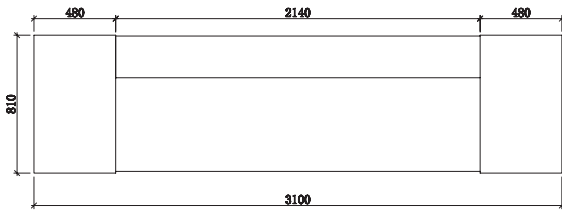

ASTON

3100 Wide

High gloss white 2-pack desktop