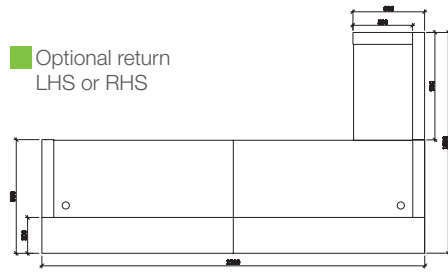

Optional return
LHS or RHS