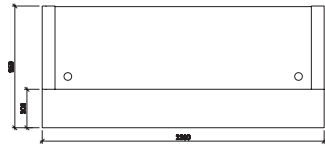

1800 Wide

2200 Wide

Optional return
LHS or RHS

HUGO GREY

Teak or white melamine desktop

Jade white stone hob

Metallic grey 2-pack with feature aluminium trim