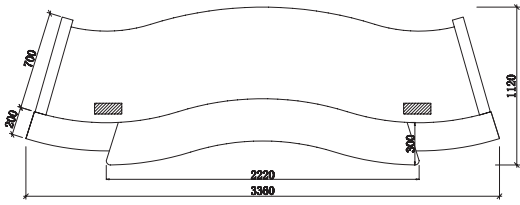

■ W3360 x D1120 x H1150