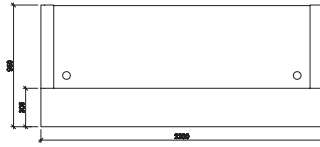

■ 1500 Wide

■ 1800 Wide

■ 2200 Wide

■ Optional return
LHS or RHS

HUGO

WHITE

■ Optional mobile pedestal shown

■ Jade white stone hob