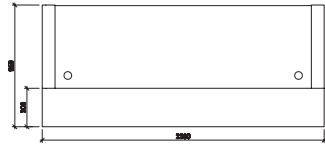

■ 1800 Wide

■ 2200 Wide

HUGO

BLACK