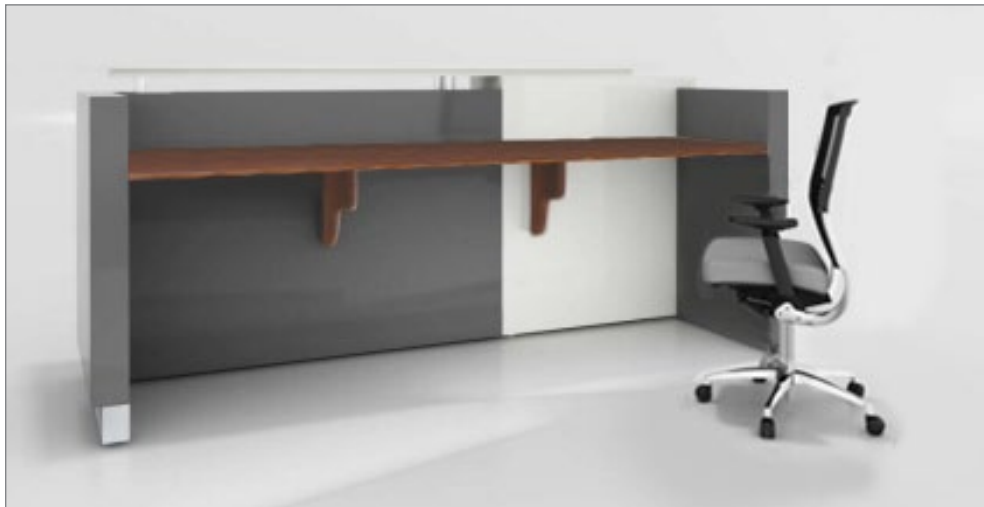

RECEPTION COUNTERS

CALVIN

CODE:	GOP-CALVIN (patent product)
DESCRIPTION:	Stylish contemporary design with quality materials and fittings. Counter body in metallic grey 2-pack with feature matt white panel and aluminium trim. Matt teak or white desktop, jade white stone hob and stainless steel kick plate.
SIZE:	2100mm Wide x 950mm Deep x 1150mm High 2500mm Wide x 950mm Deep x 1150mm High 3200mm Wide x 950mm Deep x 1150mm High

■ Stylish contemporary design

■ Teak or white melamine desktop

■ Right hand shown, left hand available

HUGO

GREY

CODE:	GOP-HUGO-GY (patent product)
DESCRIPTION:	Clean modern lines with style and functionality. Quality materials and fittings. Counter body in metallic grey 2-pack with feature aluminium strips. Matt teak or white desktop, jade white stone hob and stainless steel kick plate.
SIZE:	1800mm Wide x 950mm Deep x 1150mm High 2200mm Wide x 950mm Deep x 1150mm High

HUGO

WHITE

CODE:	GOP-HUGO-WH (patent product)
DESCRIPTION:	Clean modern lines with style and functionality. Quality materials and fittings. Counter body in high gloss white 2-pack finish with feature aluminium strips. Matt white desktop, jade white stone hob and stainless steel kick plate.
SIZE:	1500mm Wide x 950mm Deep x 1150mm High 1800mm Wide x 950mm Deep x 1150mm High 2200mm Wide x 950mm Deep x 1150mm High