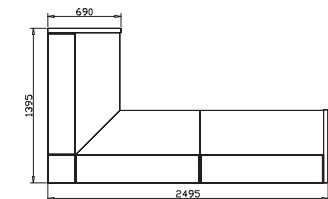

■ MODEL D (LHS or RHS)

■ MODEL E (LHS or RHS)