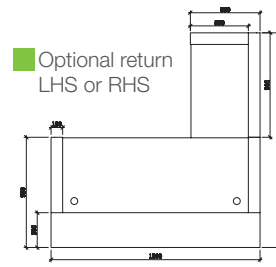

■ Optional return
LHS or RHS

HUGO

WHITE