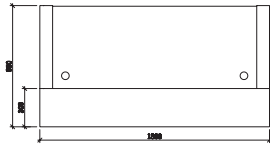

■ 1500 Wide

■ 1800 Wide

■ 2200 Wide

■ Optional return
LHS or RHS

HUGO

WHITE

■ Optional mobile pedestal shown

■ Jade white stone hob