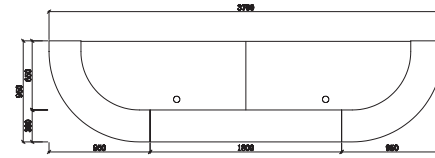

 EXECUTIVE

J-SHAPE LHS 2750 Wide

J-SHAPE RHS 2750 Wide

C-SHAPE 3700 wide

EXECUTIVE

Executive C-Shape

Teak or white desktop

Jade white stone hob