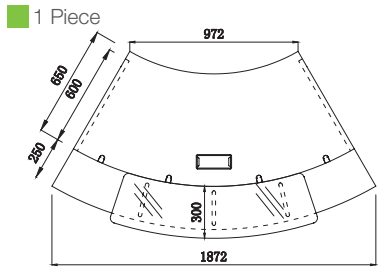

EVO

EVO 1 Module Counter