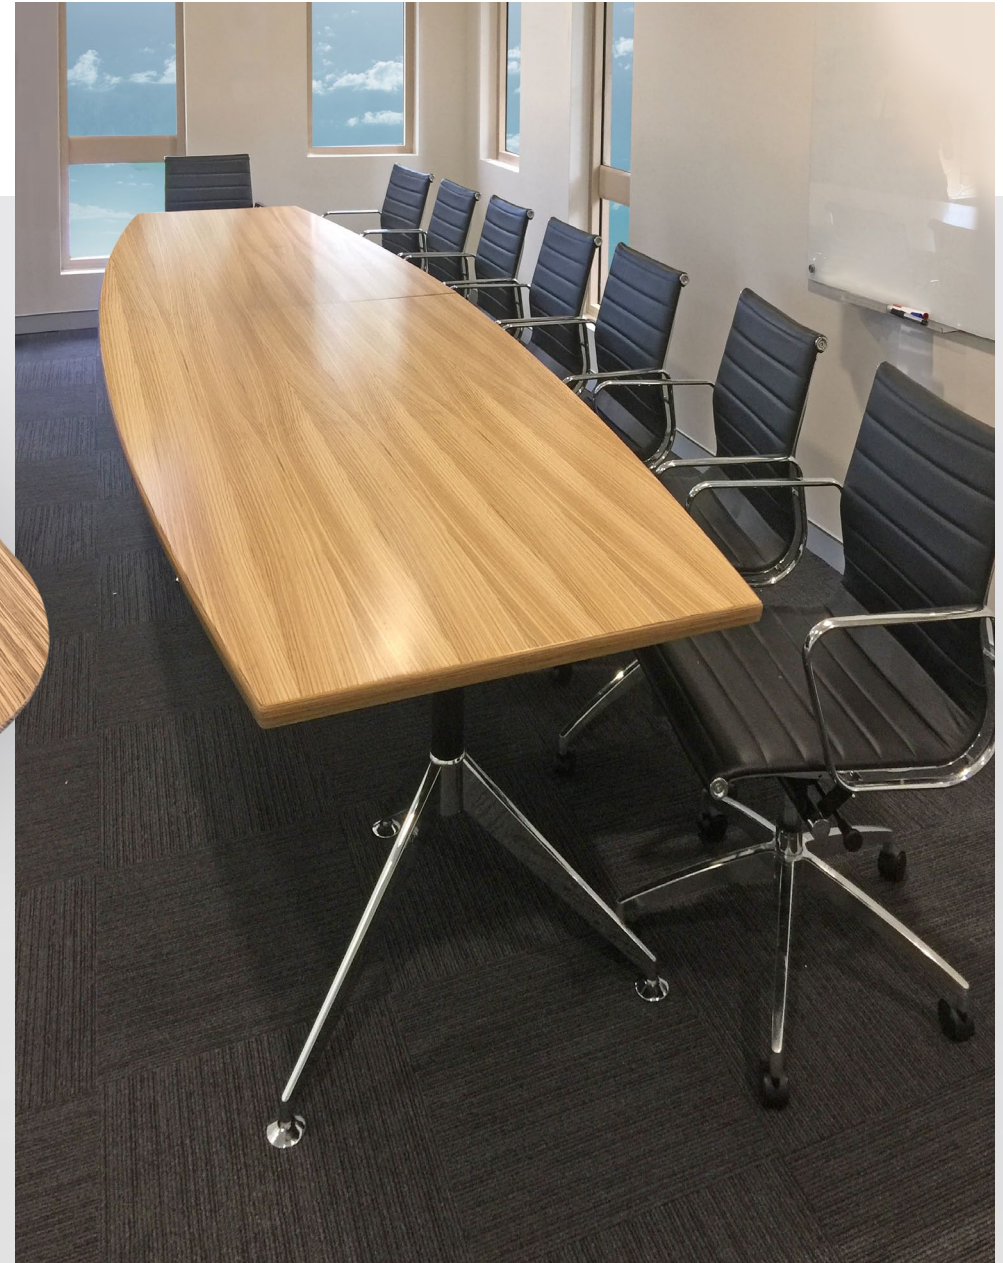

YES YOU CAN!