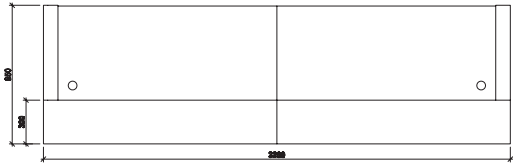

3200 Wide

Optional return
LHS or RHS

HUGO-PLUS

WHITE

Jade white stone hob

Matt white melamine desktop