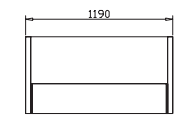

■ MODEL A

■ MODEL B