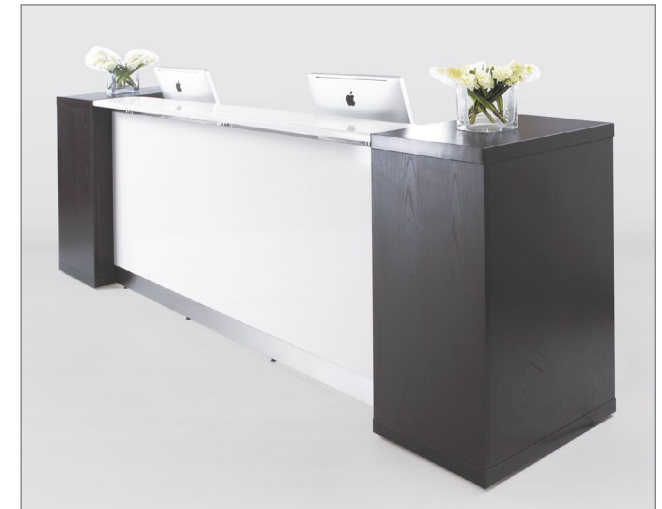

ASTON

3100 Wide

High gloss white 2-pack desktop

Dual Lockable cupboards

Bookshelf

Jade white stone hob

CREDENZA

CODE:	GOPR-B18CW (Charcoal), GOPR-B18WH (White)
DESCRIPTION:	Credenzas in matching finish – high gloss white 2-pack or metallic grey 2-pack with high gloss white 2-pack top. The perfect complement to your new reception counter. Sliding doors with lock. Single shelf inside.
SIZE:	1800mm Wide x 450mm Deep x 720mm High