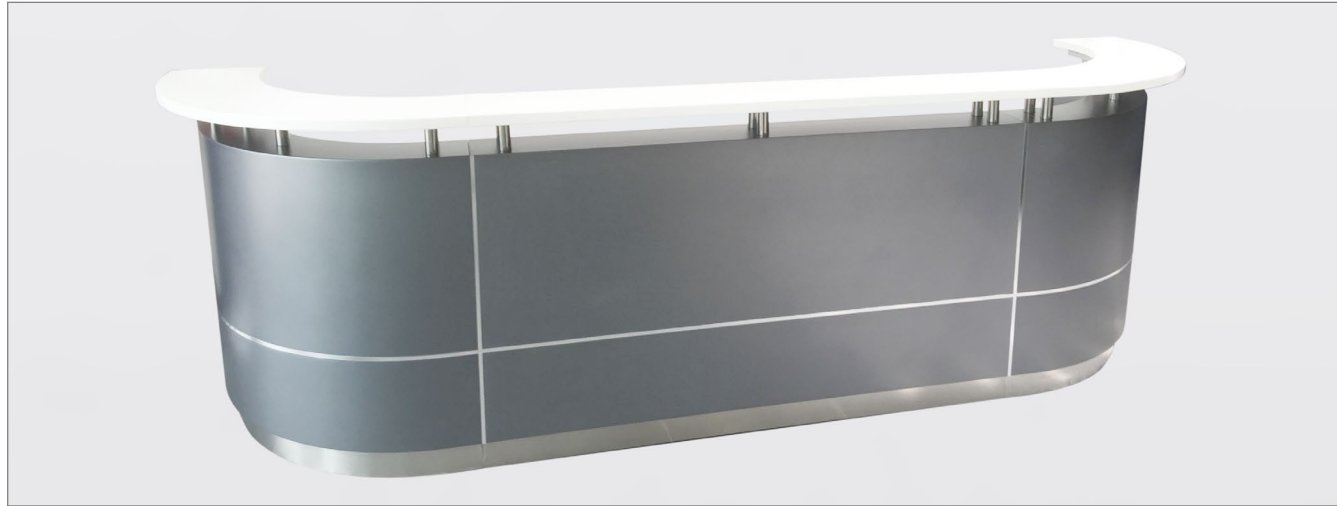

RECEPTION COUNTERS

CALVIN

CODE:	GOP-CALVIN (patent product)
DESCRIPTION:	Stylish contemporary design with quality materials and fittings. Counter body in metallic grey 2-pack with feature matt white panel and aluminium trim. Matt teak or white desktop, jade white stone hob and stainless steel kick plate.
SIZE:	2100mm Wide x 950mm Deep x 1150mm High 2500mm Wide x 950mm Deep x 1150mm High 3200mm Wide x 950mm Deep x 1150mm High

CODE:	GOP-EXECUTIVE (patent product)
DESCRIPTION:	Contemporary and classy with pleasing lines. Counter body in metallic grey 2-pack with feature aluminium strips and contrasting jade white stone hob. Matt teak or white desktop and stainless steel kick plate. Available with left or right curved return or C shape.
SIZE:	2750mm Wide x 950mm Deep x 1150mm High

 EXECUTIVE

J-SHAPE LHS 2750 Wide

J-SHAPE RHS 2750 Wide

C-SHAPE 3700 wide

EXECUTIVE

Executive C-Shape

Teak or white desktop

Jade white stone hob