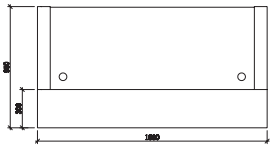

1800 Wide

2200 Wide

Optional return
LHS or RHS

HUGO GREY

Teak or white melamine desktop

Jade white stone hob

Metallic grey 2-pack with feature aluminium trim