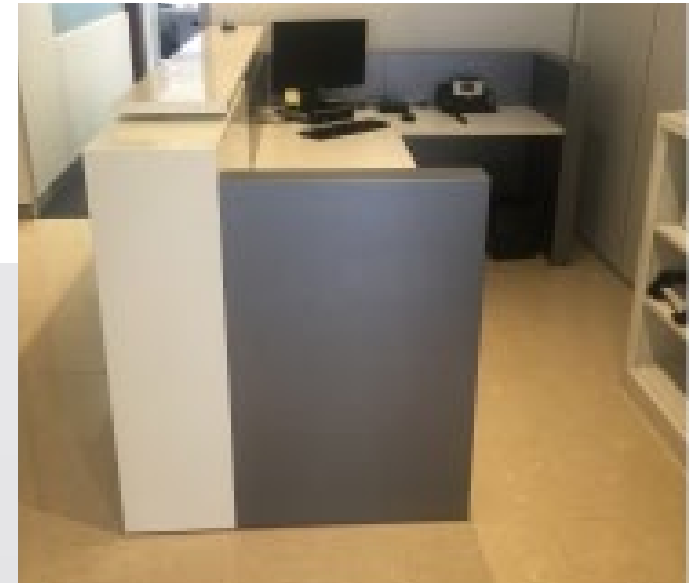

Custom Calvin with return