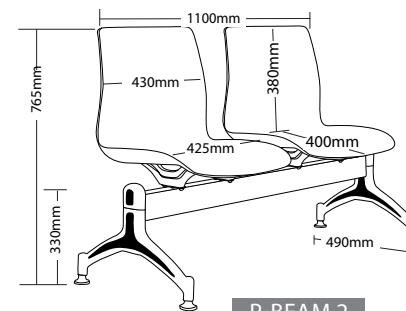

R6 POD BEAM

BEAM SEATING

WARRANTY 4 Year	WEIGHT LIMIT 200 Kilogram	WEIGHT LIMIT 300 Kilogram	WEIGHT LIMIT 350 Kilogram	IMPORTED
-------------------------------------	---	---	---	---------------------

COLOUR

POD BEAM

SIZE

WEIGHT LIMIT
200
Kilogram

P-BEAM 2R

WEIGHT LIMIT
200
Kilogram

P-BEAM 2W

WEIGHT LIMIT
200
Kilogram

P-BEAM 2B

POD BEAM

WARRANTY **4** Year

WEIGHT LIMIT **200** Kilogram

WEIGHT LIMIT **300** Kilogram

WEIGHT LIMIT **350** Kilogram

IMPORTED

COLOUR

FEATURES

SIZE

WEIGHT LIMIT
350
Kilogram

P-BEAM 4B

P-BEAM 3

P-BEAM 4

WEIGHT LIMIT
350
Kilogram

P-BEAM 4W

WEIGHT LIMIT
350
Kilogram