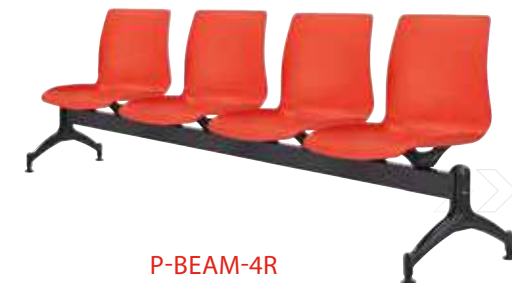

WEIGHT LIMIT
350
Kilogram

P-BEAM-4R