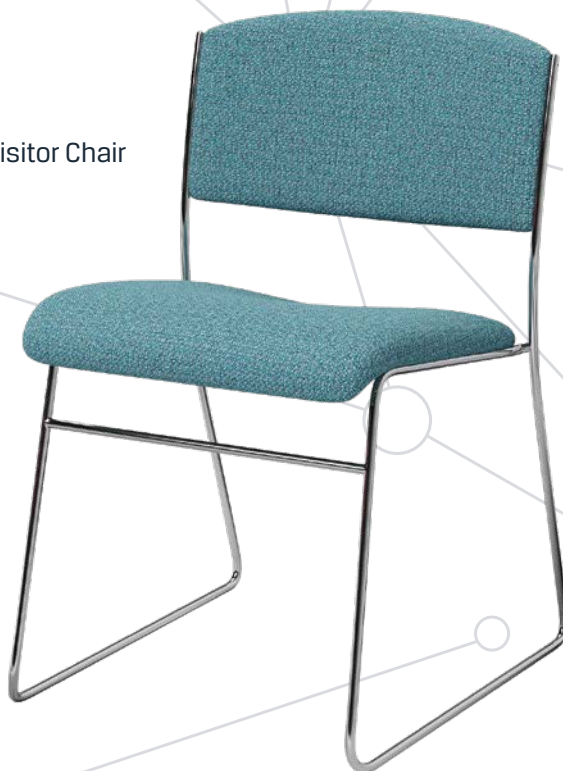

Ergonomic Visitor Seating

Our range of Posture Perfect Visitor Seating will accommodate workplace visitors in complete comfort without compromising on style.

Unite

The Unite visitor chair is an elegant and supportive seating option, fully upholstered for the added comfort of waiting guests.

Feature Highlights

- Chrome sled base
- 165kg weight rating
- Stackable, easy to move around
- Select from the house colour range, or BYO fabric
- 5 year warranty

Visitor Chair