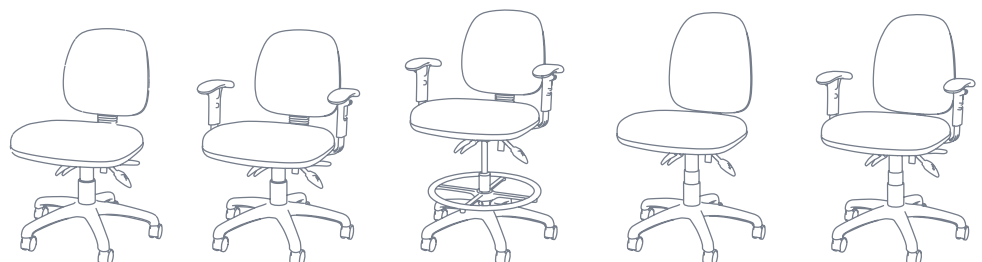

Posture Perfect Seating™

*Premium ergonomic chairs
at an affordable price*

Posture, performance and productivity

The postures we adopt can influence our mood, concentration and efficiency at work.

AMS Furniture's Posture Perfect Seating™ is a range of ergonomically-designed task and visitor chairs constructed with comfort, durability and workplace performance in mind.

Posture Perfect Seating incorporates innovative materials that offer dynamic function and form. This allows for ergonomic adjustment suited to individual users and different office tasks and environments.

The seating range promotes good posture and back support and maximum performance. This enables employees to undertake desk-based activities without the need to extend and strain, reduces operator fatigue and discomfort, and maximises task efficiency.